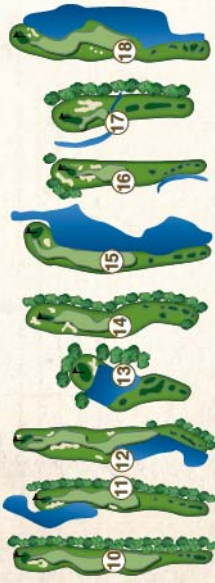

PLEASE OBSERVE PROPER GOLF ETIQUETTE BY:

- Playing without undue delay. Failing to maintain proper pace may result in allowing faster groups to play through.
- Repairing your ball marks on the greens, raking bunkers and replacing divots.
- Adhering to proper golf attire.

"Book. Play. Score. Share."
Download the Marriott Golf App

RULES OF PLAY

- USGA rules of golf govern all play.
- Lateral water hazards designated by red stakes.
- Water hazards designated by yellow stakes.
- Out of bounds located on holes 1, 5, 6, 9 and 18. A ball coming to rest across the road on holes 5 or 6 is out of bounds.
- Please observe daily cartrules.

HOLE	1	2	3	4	5	6	7	8	9	OUT
Black	529	441	160	392	444	533	455	179	349	3482
Gold	504	420	149	380	432	513	428	161	338	3325
Blue	491	402	145	338	416	485	401	148	314	3140
Handicap	9	3	15	11	1	7	5	17	13	
Par	5	4	3	4	4	5	4	3	4	36
White	472	374	125	300	400	461	387	122	303	2944
Red	459	331	108	232	291	410	344	94	298	2567

© Golf ScoreCards, Inc.
 04/2015 1 800-238-7267

Scorer:

RECOMMENDED SKILL LEVEL

- Black 0-4 Handicap
- Gold 5-12 Handicap
- Blue 13-19 Handicap
- White 20-26 Handicap
- Red 27 & Over

10	11	12	13	14	15	16	17	18	IN	TOT	HCP	NET
505	451	524	184	335	392	317	210	442	3360	6842		
495	437	505	164	320	371	296	181	422	3191	6516		
485	407	487	139	301	362	277	164	403	3025	6165		
10	4	8	18	12	6	14	16	2				
5	4	5	3	4	4	4	3	4	36	72		
463	371	472	125	282	340	244	148	370	2815	5759		
443	328	443	90	244	278	210	112	325	2473	5040		